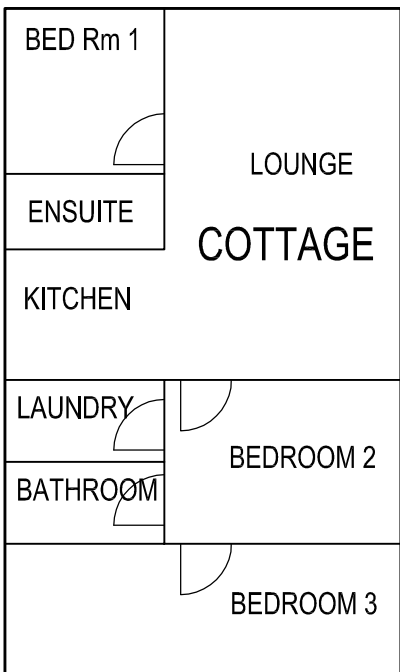

Forest Lodge Farm Lodge and Cottage layout

LODGE (89 beds)
Possum Room (5)
Other Rooms (6)

COTTAGE (19 Beds)
Bedroom 1 (2)
Bedroom 2 (8)
Bedroom 3 (9)

Total Capacity 108 beds