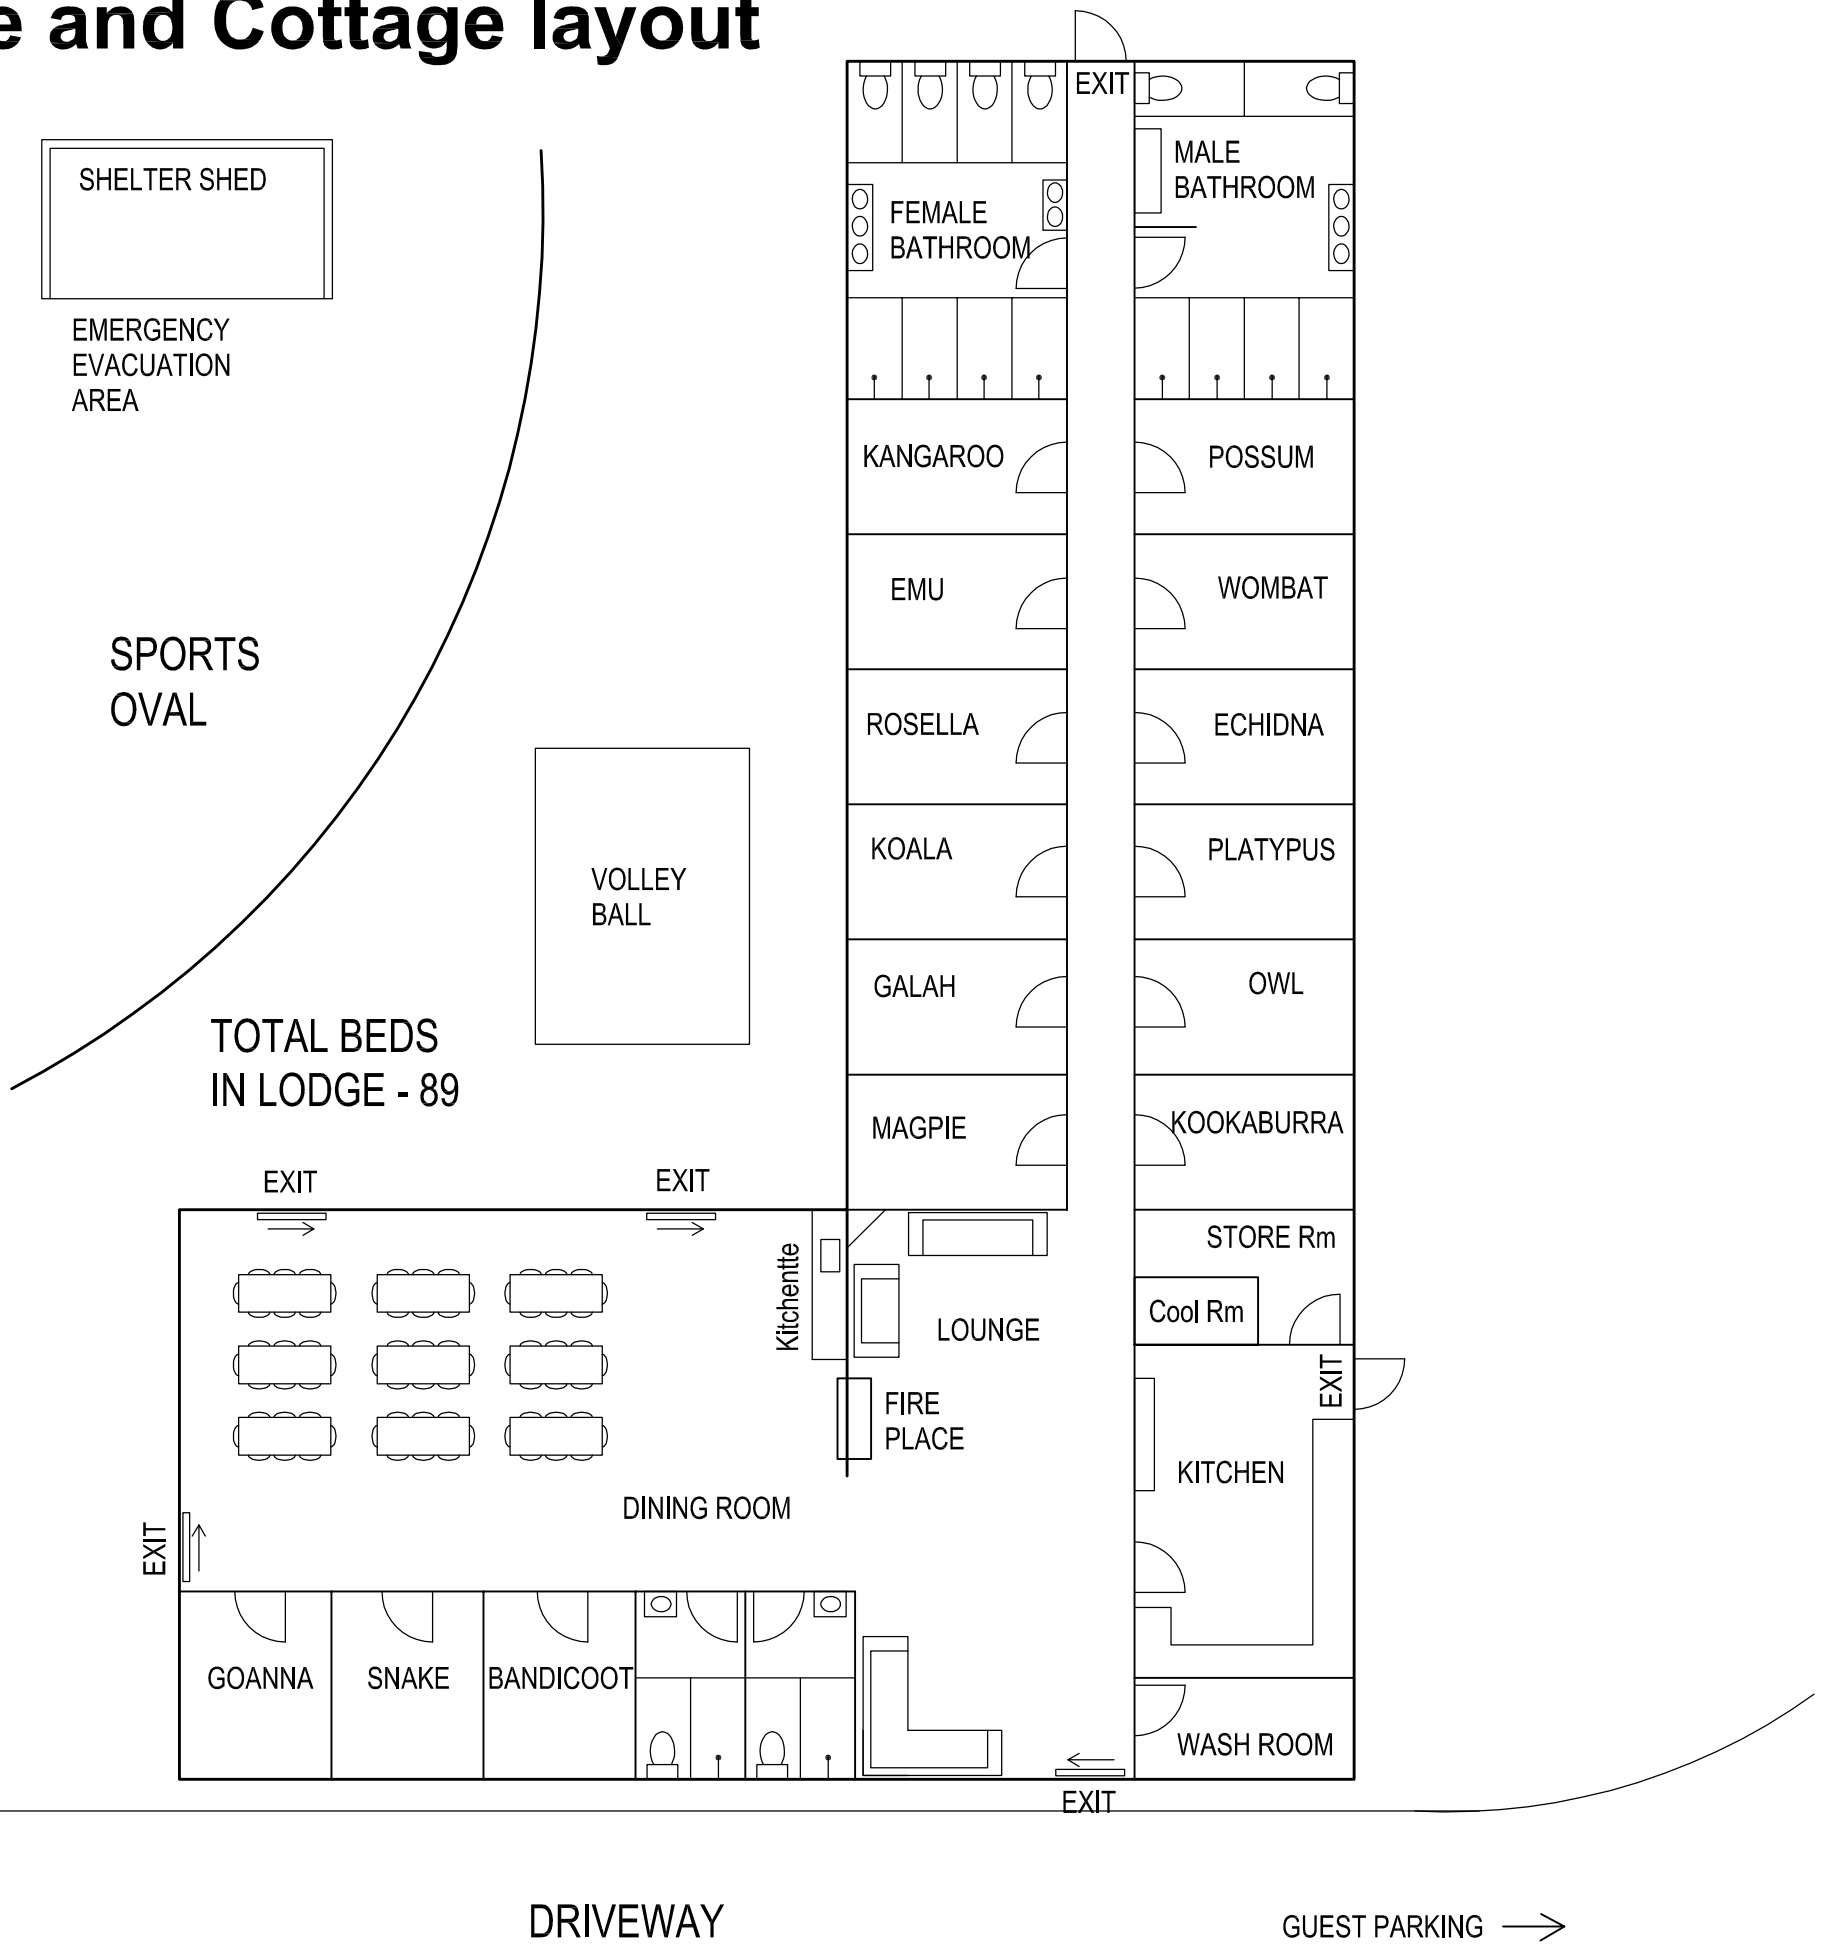

Forest Lodge Farm Lodge and Cottage layout

LODGE (89 beds)
Possum Room (5)
Other Rooms (6)

COTTAGE (19 Beds)
Bedroom 1 (2)
Bedroom 2 (8)
Bedroom 3 (9)

Total Capacity 108 beds